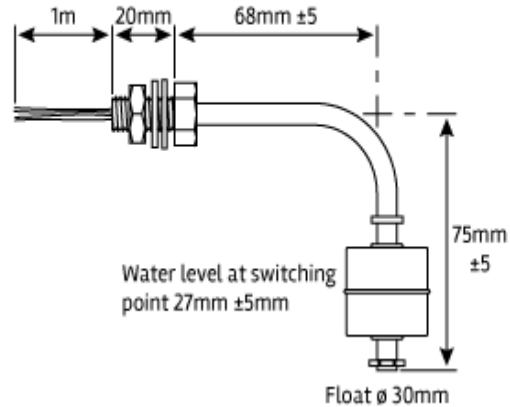

Vertical Stainless Steel Liquid Level Sensors

TM-DEE-DE70

The 70 series is a small side mounted vertical liquid level sensor designed for high temperature/high pressure operation and sensing chemically aggressive liquids. The design provides a cost effective solution where high reliability in a demanding environment is called for. It is ideal for applications in food, automotive, pharmaceutical and chemical industries. As shipped, the float switch is Normally Open and closes on rising to the switching point. This can be changed to Normally Closed and open on rising by inverting the float on the stem.

Technical Data

Minimum liquid Specific Gravity	0.7
Maximum Pressure	10 bar
Operating Temperature	-20°C to +120°C
Switch rating	Form A: 240Vac, 1Amp, 50Watts max Form C: 60Vdc, 0.25Amp, 4Watts max
Cable length*	1 Metre
Cable Type	PTFE insulated 7/0.2
Weight	30g
Mounting	M10 x 20mm
Wetted Materials	316L Stainless Steel

*For custom length contact the sales office for advice

Switch Contact Ratings: are for pure resistive loads. For other loads i.e capacitive, inductive or incandescent lamps please contact Deeter for advice. This device must be earthed when used with hazardous voltages. For AC circuits ensure the peak voltage x current does not exceed the power rating.

Vertical Stainless Steel Liquid Level Sensors

TM-DEE-DE70

Ordering Code

50A - Form A (SPST), 50 Watt, 250V AC/DC
10C - Form C (SPDT), 10 Watt, 60V DC

Example: DE70-50A = 70 Series, Material Stainless steel, 50 Watt float switch, Form A SPST.