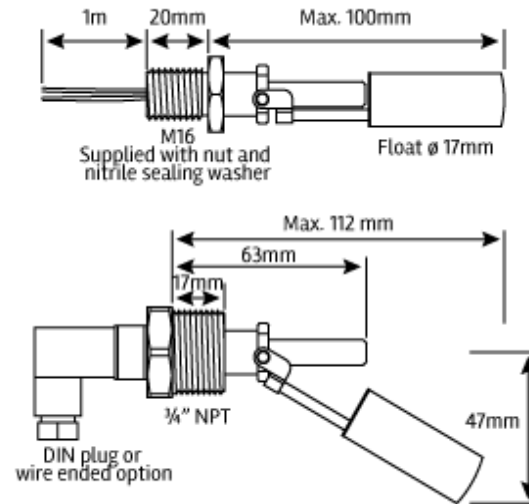

Horizontal Stainless Steel Liquid Level Sensors

TM-DEE-DEL80AH

The 80 Series is a small horizontally mounted liquid level sensor designed for high temperature/high pressure operation and sensing chemically aggressive liquids. The design provides a highly cost effective solution where high reliability in a demanding environment is called for. The high temperature version of the 80 series has the added benefit of being able to operate in temperatures exceeding the standard limit of 120°C and can operate in temperatures of up to 200°C.

Technical Data

Minimum Liquid Specific Gravity	0.9
Maximum pressure	350psi 24bar
Operating Temperature	Wire ended -20°C to +200°C
Switch contacts	Form A: 240Vac/dc, 1Amp, 50Watts max power
Cable length*	1 metre
Cable type	PTFE insulated 7/0.2
Weight	80g
Mounting	M16 internal mount 3/4" NPT external mount
Wetted Materials	316L Stainless Steel

*For custom length contact the sales office for advice

Switch Contact Ratings: are for pure resistive load. For other loads ie capacitive, inductive or incandescent lamps please contact Deeter for advice. This device must be earthed when used with hazardous voltages. For AC circuits ensure the peak voltage x current does not exceed the power rating.

Horizontal Stainless Steel Liquid Level Sensors

TM-DEE-DEL80AH

Ordering Code

- 01 - M16 Internal Mount. Wire ends
- 02 - 3/4" NPT External Mount. Wire ends

Example: DE80-50A01H = 80 Series, Material Stainless Steel, 50 Watt float switch, Form A SPST, M16 Internal Mount, High Temperature.