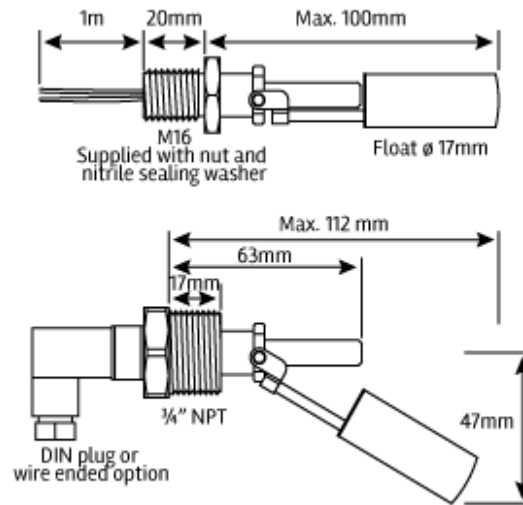

## Horizontal Stainless Steel Liquid Level Sensors

TM-DEE-DEL80

The 80 Series is a small horizontally mounted liquid level sensor designed for high temperature/high pressure operation and sensing chemically aggressive liquids. The design provides a highly cost effective solution where high reliability in a demanding environment is called for.

### Technical Data

<b>Minimum Liquid Specific Gravity</b>	0.9
<b>Maximum pressure</b>	350psi 24bar
<b>Operating Temperature</b>	Wire ended -20°C to +120°C Din plug -20°C to +120°C
<b>Switch contacts</b>	Form A: 250Vac/dc, 1Amp, 50Watts max power Form C: 60Vdc, 0.25Amp, 4Watts max power
<b>Cable length*</b>	1 metre
<b>Cable type</b>	PTFE insulated 7/0.2
<b>Weight</b>	80g
<b>Mounting</b>	M16 internal mount 3/4" NPT external mount
<b>Wetted Materials</b>	316L Stainless Steel

\*For custom length contact the sales office for advice

**Switch Contact Ratings:** are for pure resistive load. For other loads ie capacitive, inductive or incandescent lamps please contact Deeter for advice. This device must be earthed when used with hazardous voltages. For AC circuits ensure the peak voltage x current does not exceed the power rating.

### Ordering Code

50A - 50 Watt Form A (SPST)  
10C - 10 Watt Form C (SPDT)

01 - M16 Internal Mount. Wire ends  
02 - 3/4" NPT External Mount. Wire ends  
02DIN - 3/4" NPT External Mount with Din plug

Caution: NPT threads are specified in their reference size.  
This size does not refer to the physical thread diameter